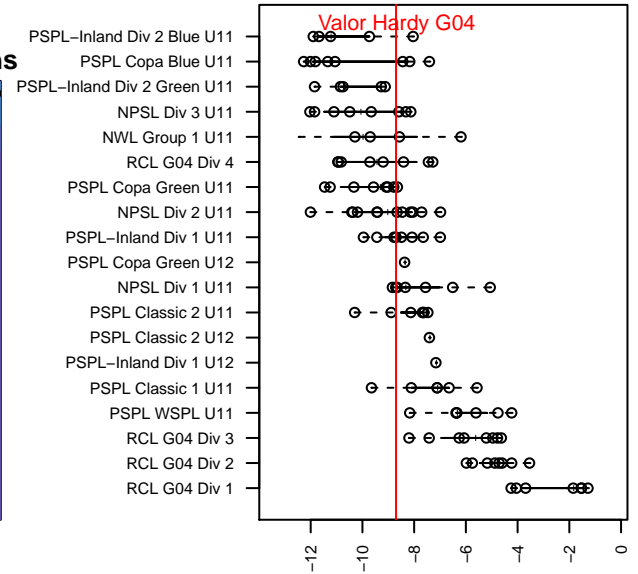

Valor Hardy G04

Valor FC
 Spokane, WA
 G04 total strength=253
 attack=0.24 defense=0.1
 fall league = PSPL–Inland Div 1 U11
 spr league = Spr PSPL–Inland Div 1 U11
 notes= Hardy–Braun 2015

alt names used:
 IEYSA Valor G04 Hardy–Braun
 IEYSA Valor G04 Hardy–Braun

Venues played:
 2015 PSPL–Inland Div 1 U11
 2015 Spr PSPL–Inland Div 1 U11

**attack and defense variance (black dot)
relative to other teams
and top 10 in region**

**attack and defense rating
relative to others at age
and all opponents in last 13 months**