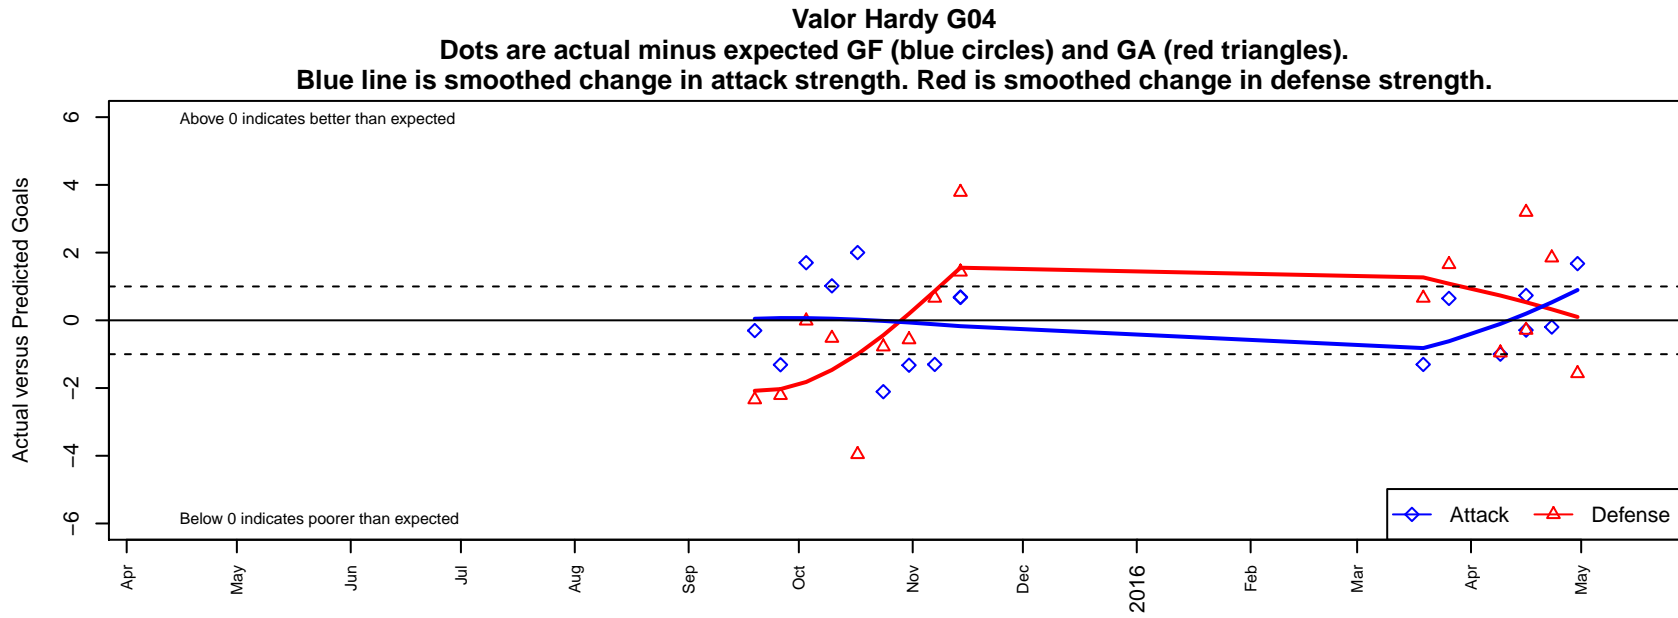

Valor Hardy G04

Valor FC
 Spokane, WA
 G04 total strength=253
 attack=0.24 defense=0.1
 fall league = PSPL–Inland Div 1 U11
 spr league = Spr PSPL–Inland Div 1 U11
 notes= Hardy–Braun 2015

alt names used:
 IEYSA Valor G04 Hardy–Braun
 IEYSA Valor G04 Hardy–Braun

Venues played:
 2015 PSPL–Inland Div 1 U11
 2015 Spr PSPL–Inland Div 1 U11

**attack and defense variance (black dot)
relative to other teams
and top 10 in region**

**attack and defense rating
relative to others at age
and all opponents in last 13 months**